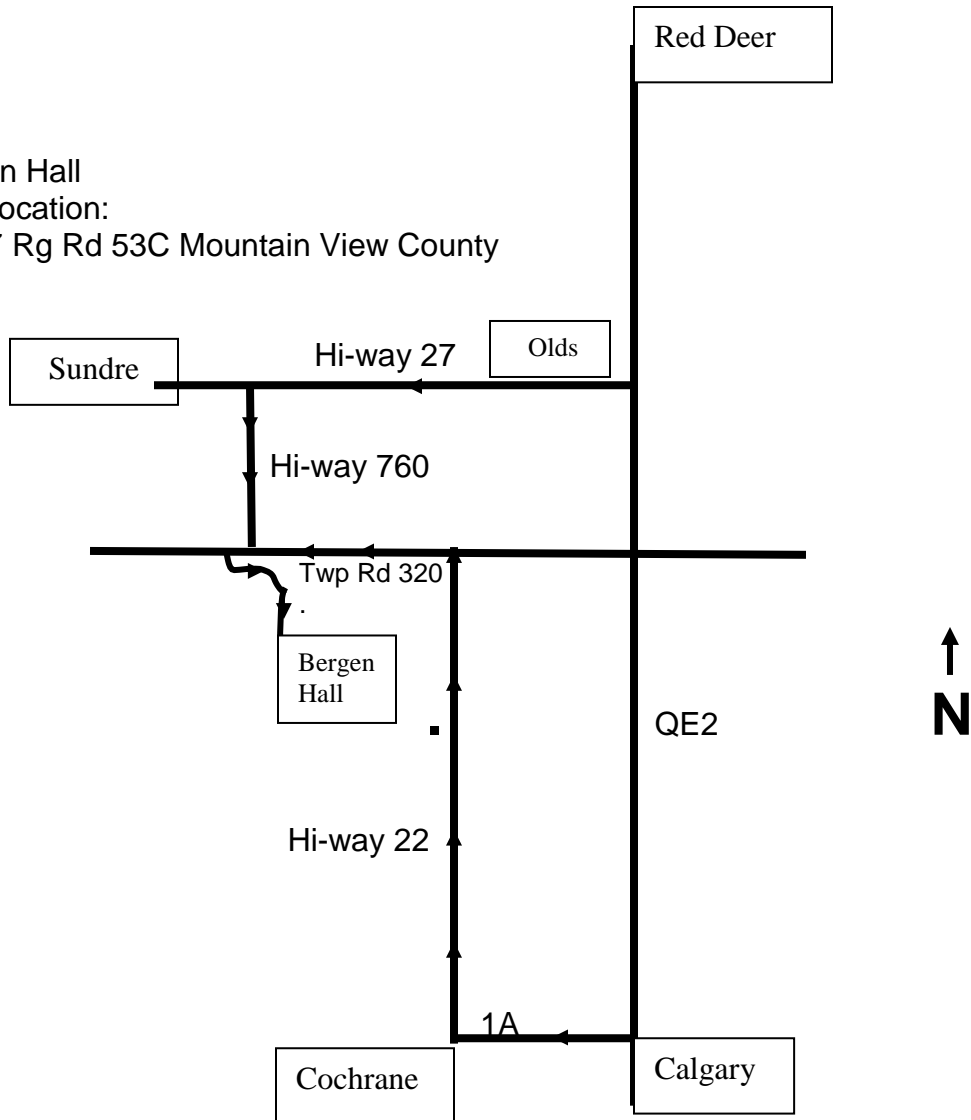

Bergen Hall  
GPS location:  
31547 Rg Rd 53C Mountain View County

From Olds  
30 km West on Hi-way 27  
10 km South on Hi-way 760  
.5 km West on Twp Rd 32.0  
1 km South

From Cochrane  
North on Hi-way 22:  
10 km West on Twp Rd 32.0 (Bergen Road to Bergen Store)  
.5 km West on Twp Rd 32.0  
1 km South

Or, from Sundre, East side of Bridge:  
10 km South on Hi-way 760  
.5 km West on Twp Rd 32.0  
1 km South