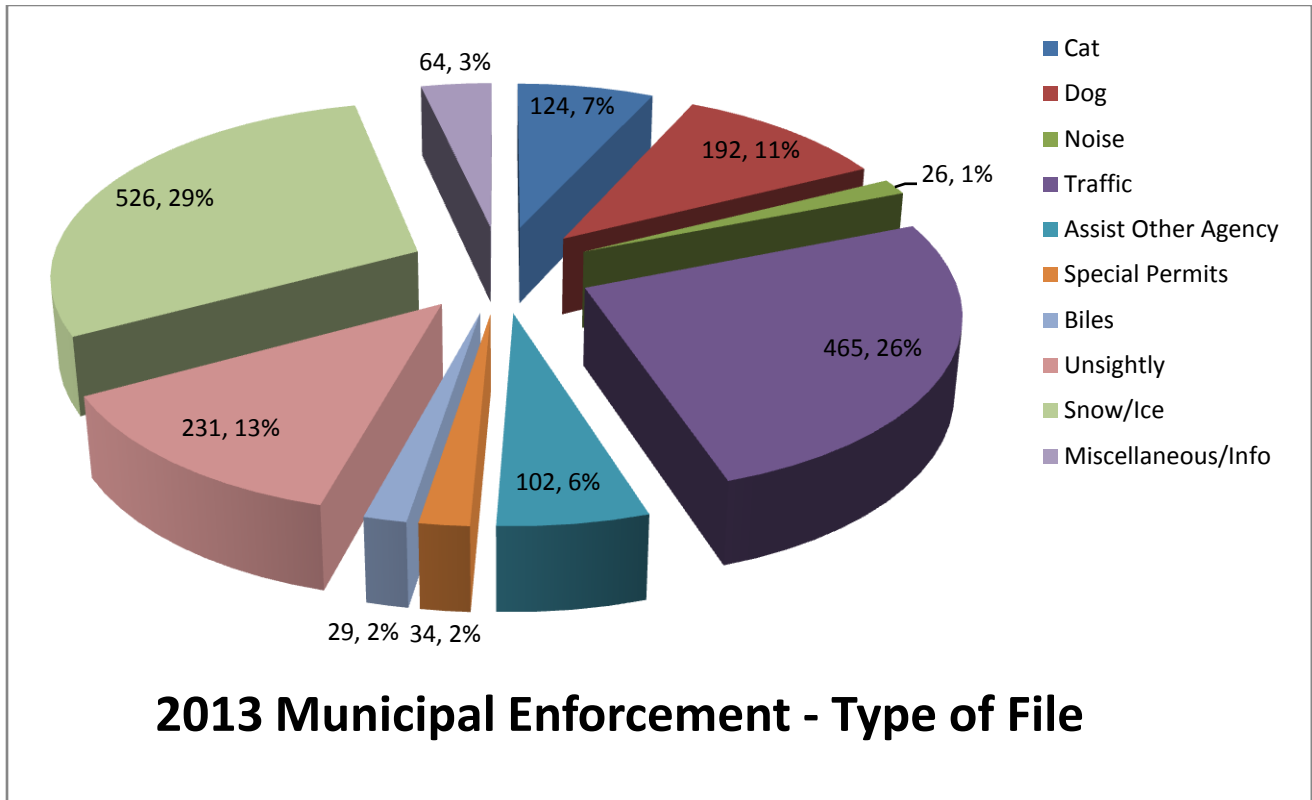

2013 Municipal Enforcement Statistics

Largest amounts of files are snow and ice removal from sidewalks. Of these 93% are generated by the Community Peace Officer during routine patrols.

Cat

Dog

Noise

Assist Other Agency

Traffic

Unsightly

Snow/Ice