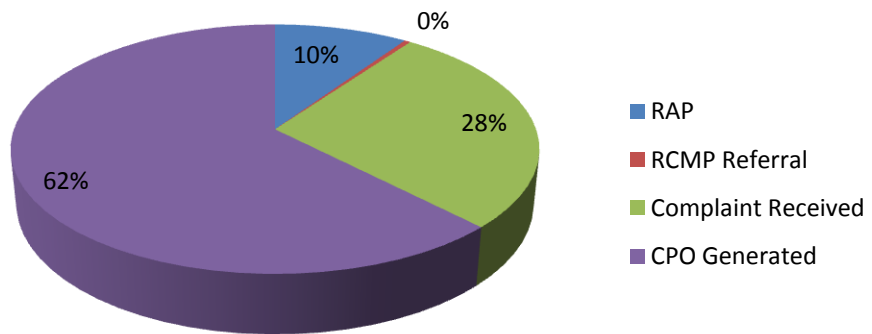

2013 Municipal Enforcement Statistics

Largest amounts of files are snow and ice removal from sidewalks. Of these 93% are generated by the Community Peace Officer during routine patrols.

Cat

Dog

Noise

Assist Other Agency

Traffic

Unsightly

Snow/Ice