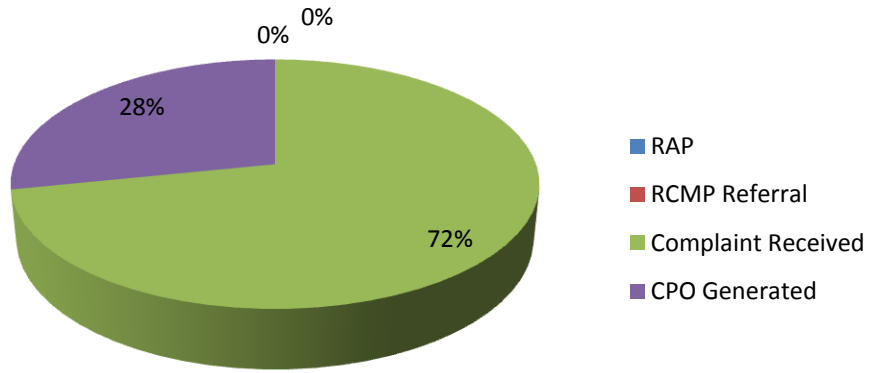

2013 Municipal Enforcement Statistics

Largest amounts of files are snow and ice removal from sidewalks. Of these 93% are generated by the Community Peace Officer during routine patrols.

Cat

Dog

Noise

Assist Other Agency

Traffic

Unsightly

Snow/Ice