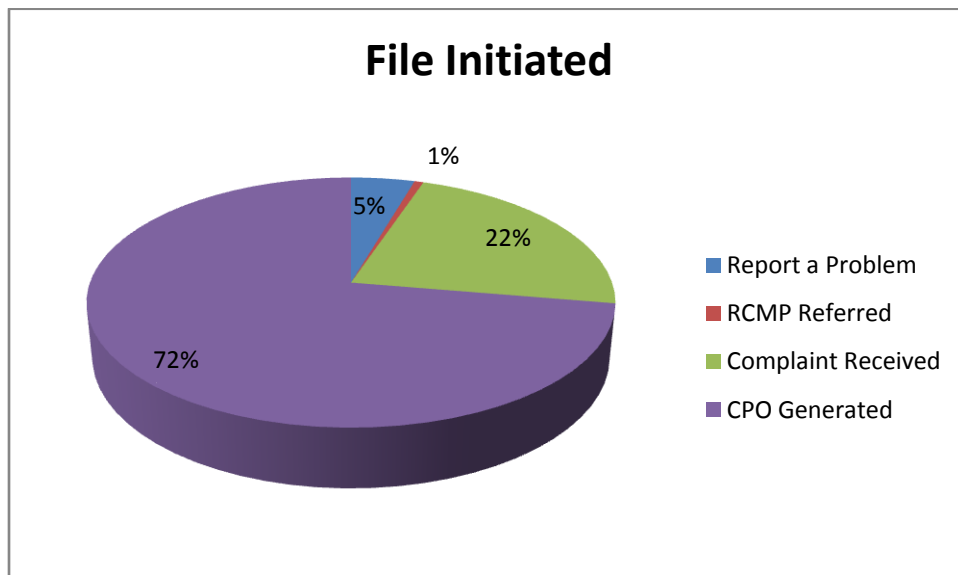

2013 Municipal Enforcement Statistics

Largest amounts of files are snow and ice removal from sidewalks. Of these 93% are generated by the Community Peace Officer during routine patrols.

Cat

Dog

Noise

Assist Other Agency

Traffic

Unsightly

Snow/Ice