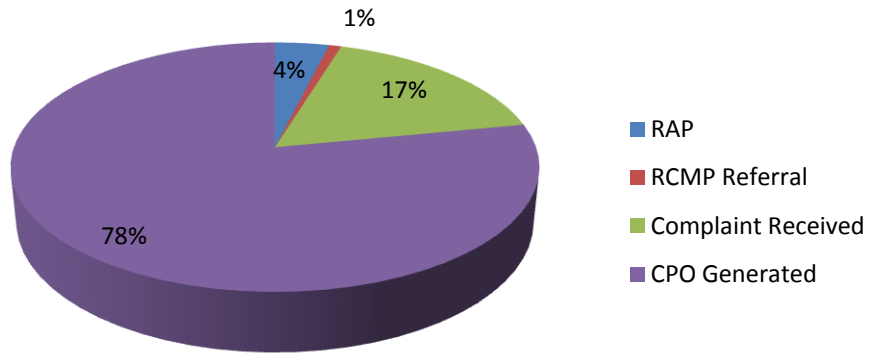

2013 Municipal Enforcement Statistics

Largest amounts of files are snow and ice removal from sidewalks. Of these 93% are generated by the Community Peace Officer during routine patrols.

Cat

Dog

Noise

Assist Other Agency

Traffic

Unsightly

Snow/Ice