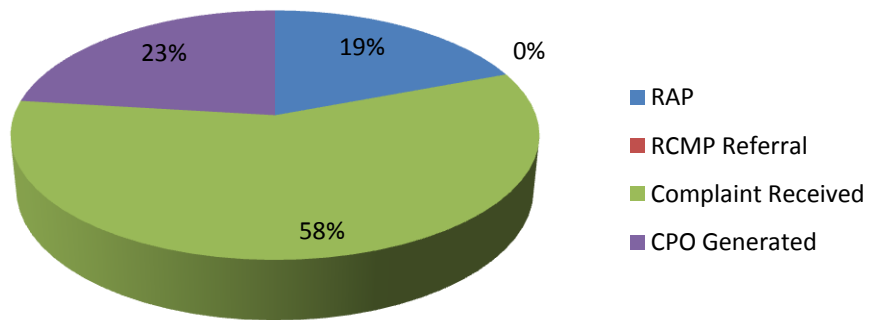

2013 Municipal Enforcement Statistics

Largest amounts of files are snow and ice removal from sidewalks. Of these 93% are generated by the Community Peace Officer during routine patrols.

Cat

Dog

Noise

Assist Other Agency

Traffic

Unsightly

Snow/Ice