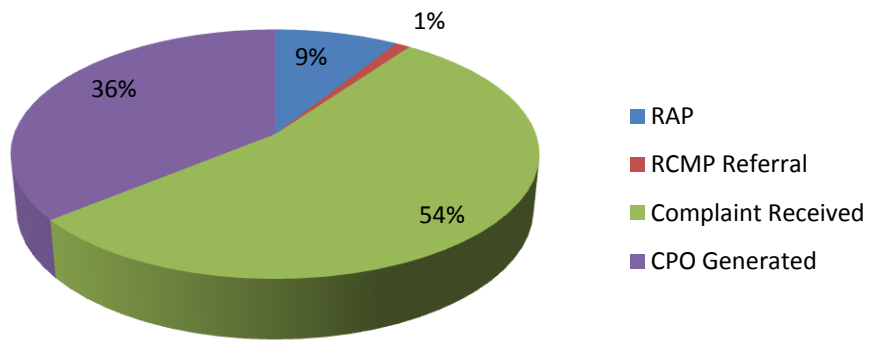

2013 Municipal Enforcement Statistics

Largest amounts of files are snow and ice removal from sidewalks. Of these 93% are generated by the Community Peace Officer during routine patrols.

Cat

Dog

Noise

Assist Other Agency

Traffic

Unsightly

Snow/Ice