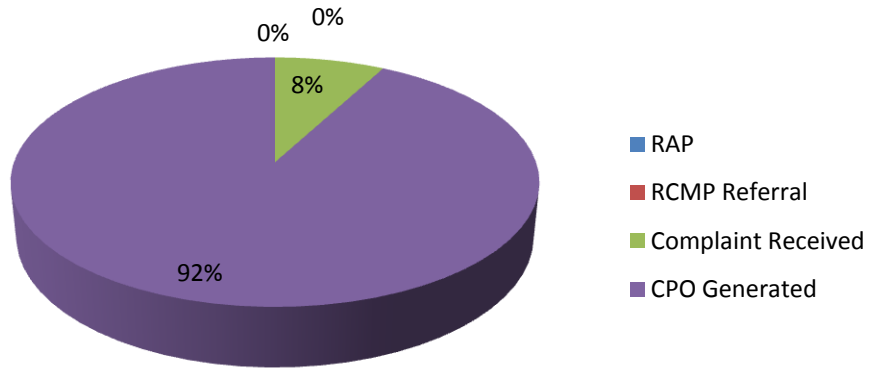

2013 Municipal Enforcement Statistics

Largest amounts of files are snow and ice removal from sidewalks. Of these 93% are generated by the Community Peace Officer during routine patrols.

Cat

Dog

Noise

Assist Other Agency

Traffic

Unsightly

Snow/Ice