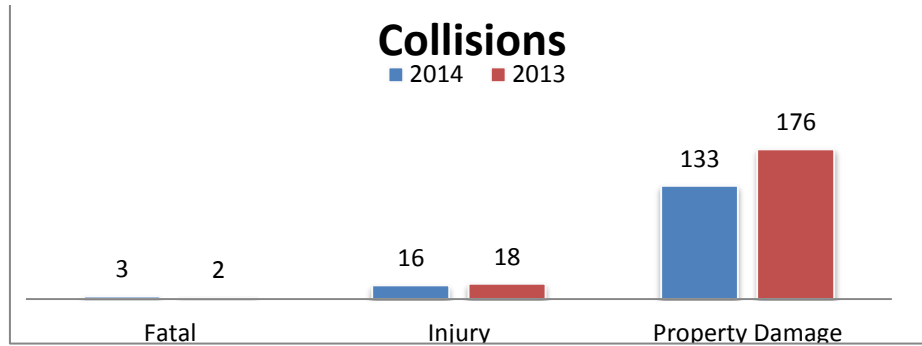

Sundre Det - 4th Quarter 2014 Stats (Jan - Dec) for Mountain View County (MVC)

Collisions	2014	2013
Fatal	3	2
Injury	16	18
Property Damage	133	176