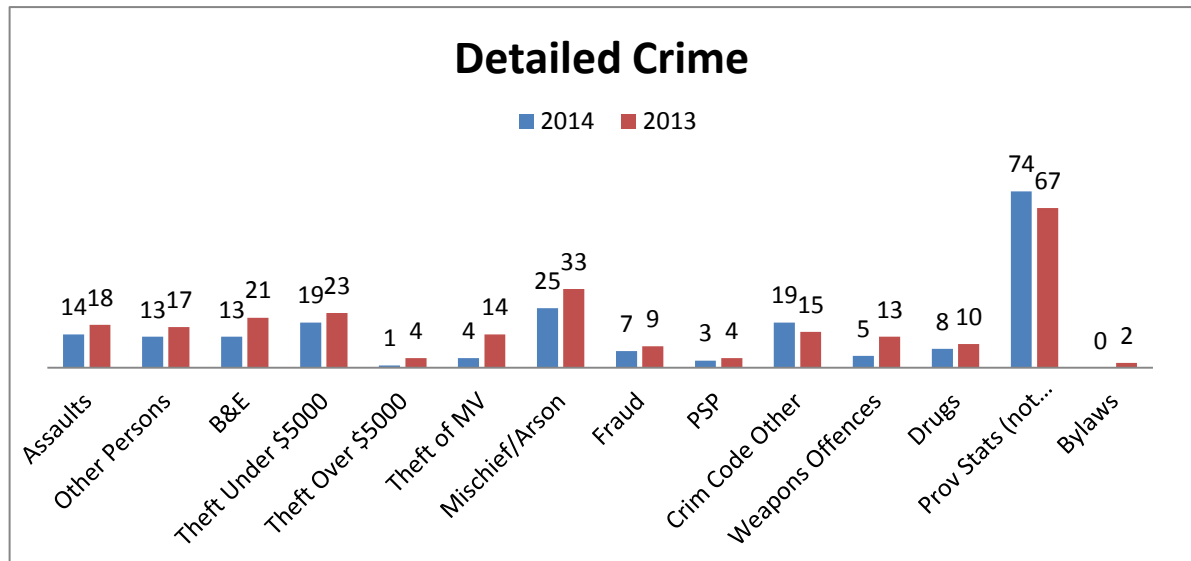

## Sundre Det - 4th Quarter 2014 Stats (Jan - Dec) for Mountain View County (MVC)

Detailed Crime	2014	2013
Assaults	14	18
Other Persons	13	17
B&E	13	21
Theft Under \$5000	19	23
Theft Over \$5000	1	4
Theft of MV	4	14
Mischief/Arson	25	33
Fraud	7	9
PSP	3	4
Crim Code Other	19	15
Weapons Offences	5	13
Drugs	8	10
Prov Stats (not traffic)	74	67
Bylaws	0	2

Detailed Traffic	2014	2013
Fail to Remain	6	5
Dangerous/Careless	4	12
Suspended Drivers	2	4
Provincial (speeding, no insurance, seatbelts, etc)	257	367
24 Hr Suspensions	10	11
Impaired Driving	25	41

# Sundre Det - 4th Quarter 2014 Stats (Jan - Dec) for Mountain View County (MVC)

Collisions	2014	2013
Fatal	3	2
Injury	16	18
Property Damage	133	176

Miscellaneous Duties	2014	2013
False Alarms/911	40	43
Missing Persons/ Request to Locate	15	13
Abandon Veh	16	13
Lost/Found Prop	8	10