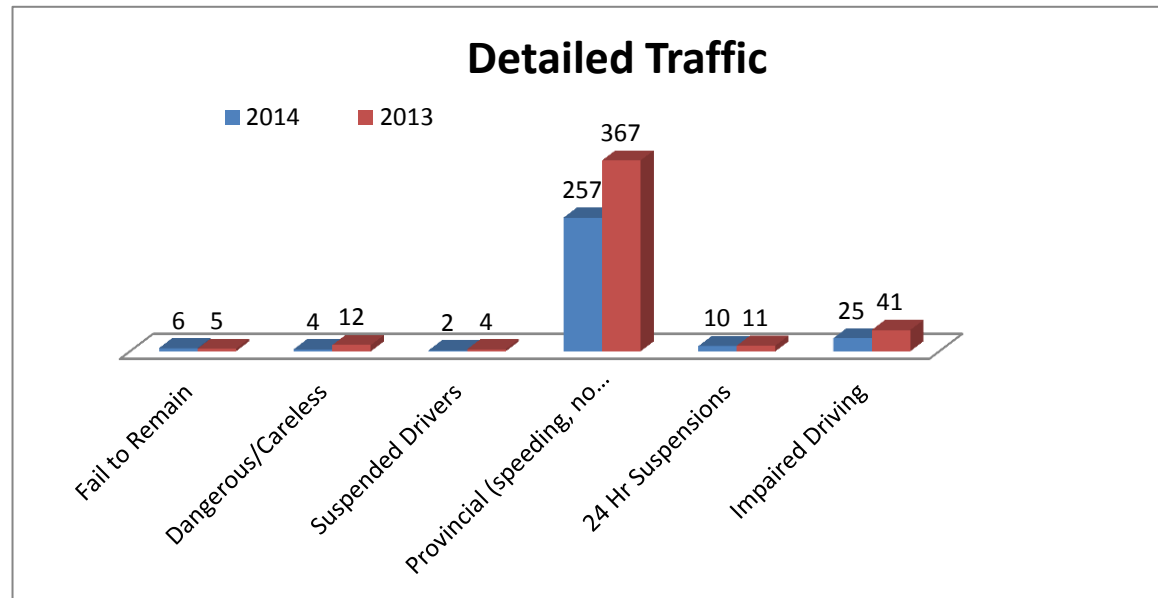

## Sundre Det - 4th Quarter 2014 Stats (Jan - Dec) for Mountain View County (MVC)

Detailed Crime	2014	2013
Assaults	14	18
Other Persons	13	17
B&E	13	21
Theft Under \$5000	19	23
Theft Over \$5000	1	4
Theft of MV	4	14
Mischief/Arson	25	33
Fraud	7	9
PSP	3	4
Crim Code Other	19	15
Weapons Offences	5	13
Drugs	8	10
Prov Stats (not traffic)	74	67
Bylaws	0	2

Detailed Traffic	2014	2013
Fail to Remain	6	5
Dangerous/Careless	4	12
Suspended Drivers	2	4
Provincial (speeding, no insurance, seatbelts, etc)	257	367
24 Hr Suspensions	10	11
Impaired Driving	25	41