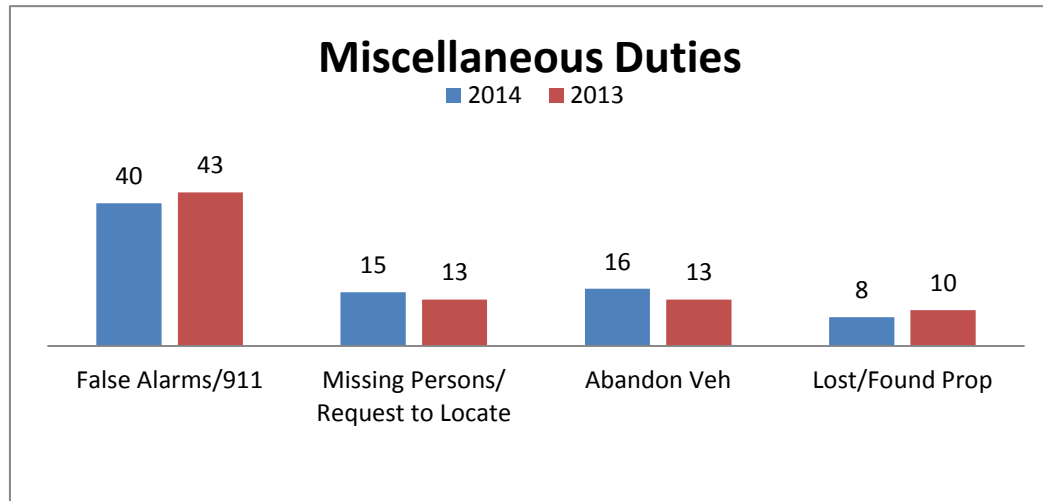

Miscellaneous Duties	2014	2013
False Alarms/911	40	43
Missing Persons/ Request to Locate	15	13
Abandon Veh	16	13
Lost/Found Prop	8	10